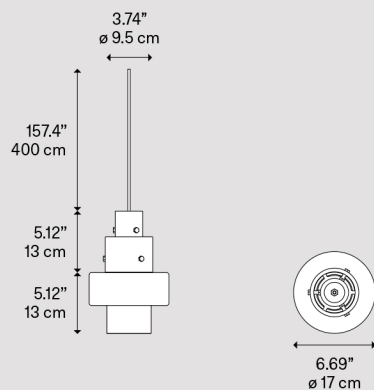

Gask

Cluster Suspension

Gask

Light source
Sorgente luminosa

Structure
Montatura

Diffuser
Diffusore

LED E14
1 max 15W

Black

Transparent

Army green

LED
Candelabra
Base
1 max 15W

Black

Transparent

Army green

BULBS not included
LAMPADINE non incluse

Net Weight/ Peso Netto: 3.77 kg